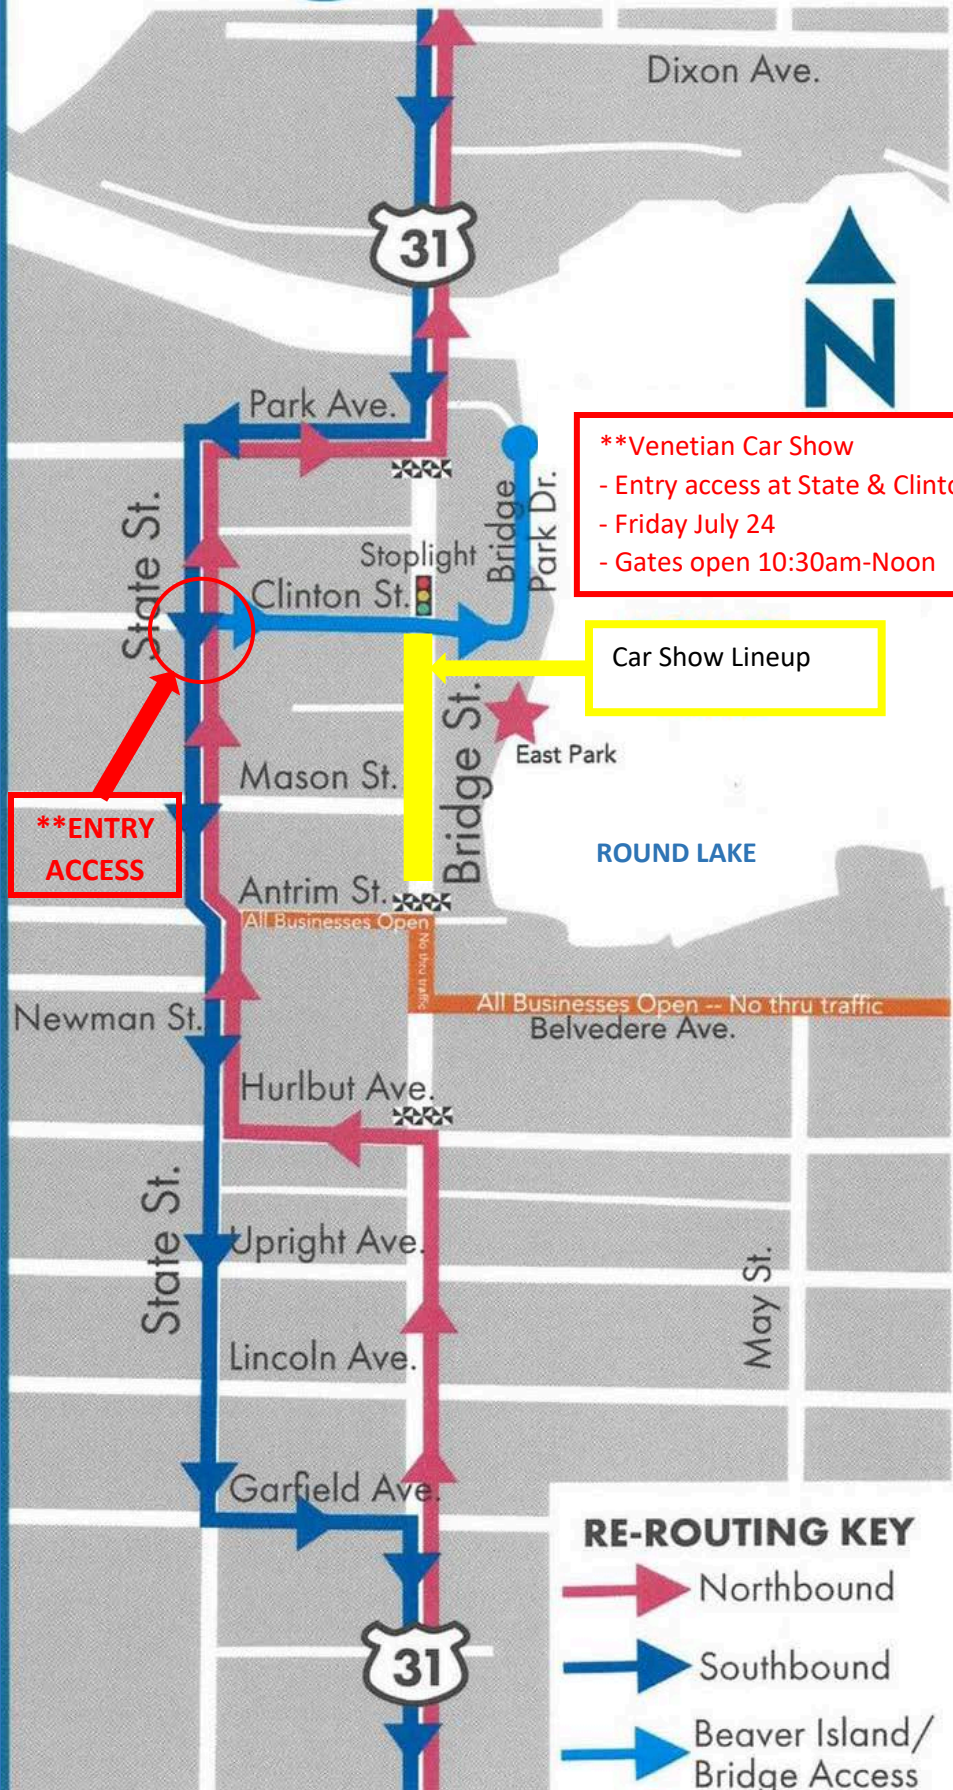

CITY OF CHARLEVOIX

# VENETIAN FESTIVAL ROAD CLOSURE

PLEASE NOTE THAT BRIDGE STREET WILL RE-ROUTE TRAFFIC DURING THE FOLLOWING TIMES:

THURSDAY 7/23 @ 8 AM through SATURDAY 7/25 AFTER FIREWORKS

BRIDGE STREET WILL BE OPEN TO TRAFFIC AT ALL OTHER TIMES

**\*\*Venetian Car Show**  
 - Entry access at State & Clinton  
 - Friday July 24  
 - Gates open 10:30am-Noon

Car Show Lineup

**\*\*ENTRY ACCESS**

All Businesses Open -- No thru traffic  
 Belvedere Ave.

**RE-ROUTING KEY**  
 Northbound  
 Southbound  
 Beaver Island/  
 Bridge Access